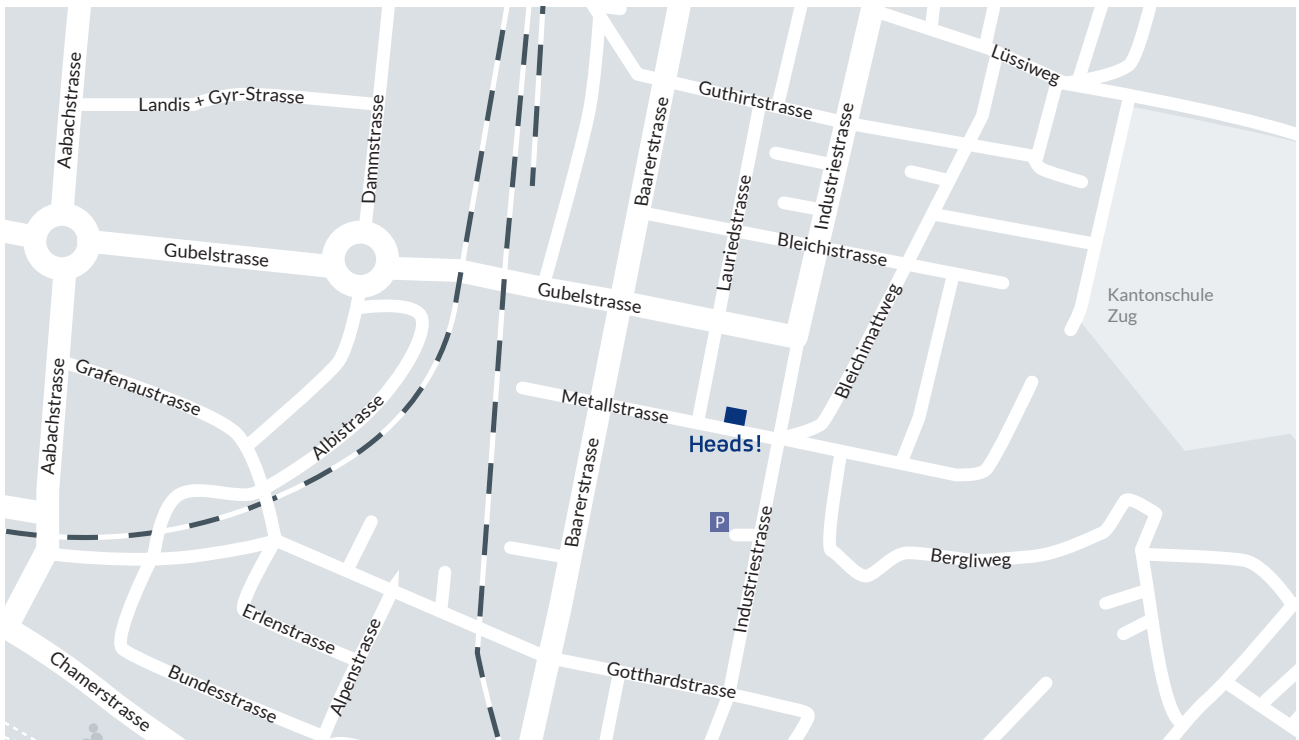

## Zug

### If you travel by car

#### From Zurich und Luzern

- A4 / A4a / E41: exit no 32 Zug / Cham Ost
- Follow the signs to:  
Baar / Zug-Zentrum / Aegeri / 
- Follow the signs to:  
Baar / Albis / Aegeri / 
- Turn right direction Zug
- Third exit at round about:  
Gubelstrasse
- Turn right on Industriestrasse
- Turn left on Metallstrasse

### With public transportation

- From the Station Zug it is a 5-minute walk to Metallstrasse 9
- Bus lines 3, 4, 6 or 11 to the stop „Metalli / Bahnhof“